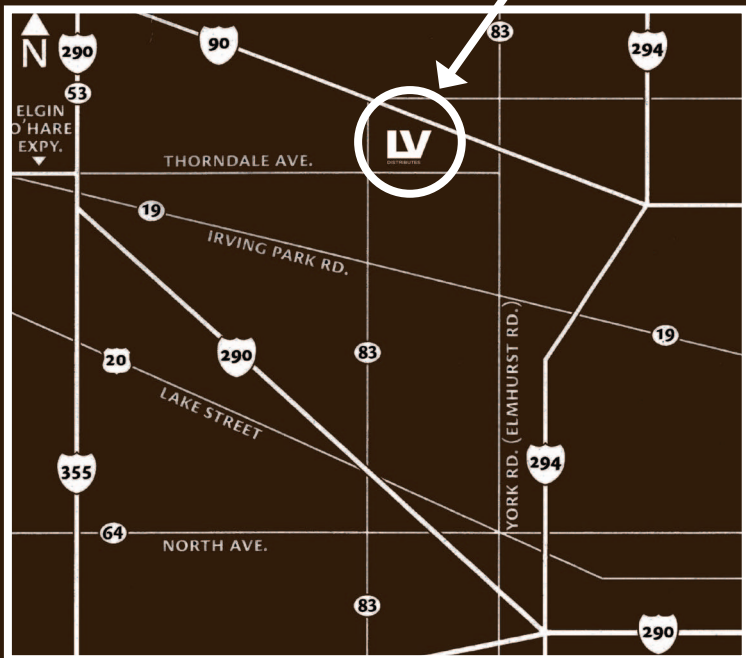

LakeView Appliance
 1065 Thorndale Ave.
 Bensenville, IL 60106
 630.787.4472

Looking for us?

We are located on the Northeast Corner of Route 83 and Thorndale Ave. Our entrance is about 250 yards East of Route 83 on the North Side of Thorndale. Our building is set back about 100 yards. Our sign reads "Lakeview Appliance."